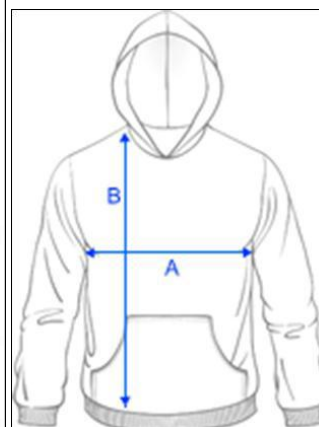

CHILDRENS HOODIES

	5-6	7-8	9-11	12-13
CHEST	28 INCHES	30 INCHES	32 INCHES	34 INCHES
INNER ARM	13 INCHES	15 INCHES	17 INCHES	18 INCHES
OUTER ARM	15 INCHES	17 INCHES	19 INCHES	21 INCHES
LENGTH	19 INCHES	21 INCHES	23 INCHES	24 INCHES

ADULT HOODIES

Size	S	M	L	XL	XXL
Shirt measurement A (inch)	24.5	25.5	27.0	28.5	28.5
Shirt measurement B (inch)	20.0	21.5	23.0	25.5	28.0
Shirt measurement C (inch)	22.0	23.0	23.5	23.5	24.0

MEN'S HOODED SWEATSHIRT SIZING CHART

	XS UK 6-8	S UK 8-10	M UK 10-12	L UK 12-14	XL UK 14-16	
Chest	30" (76cm)	32" (81cm)	34" (86cm)	36" (91cm)	38" (96cm)	
Armpit to Armpit	15.5" (39cm)	16" (40.5cm)	16.5" (42cm)	18" (45.5cm)	18.5" (47cm)	
Length	23" (58cm)	23" (58cm)	23" (58cm)	23.5" (60cm)	24" (61cm)	