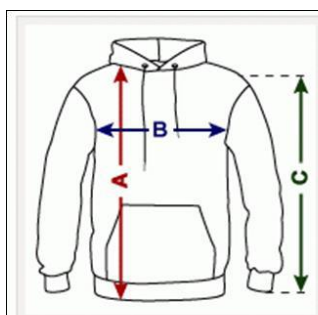

CHILDRENS HOODIES

	5-6	7-8	9-11	12-13
CHEST	28 INCHES	30 INCHES	32 INCHES	34 INCHES
INNER ARM	13 INCHES	15 INCHES	17 INCHES	18 INCHES
OUTER ARM	15 INCHES	17 INCHES	19 INCHES	21 INCHES
LENGTH	19 INCHES	21 INCHES	23 INCHES	24 INCHES

ADULT HOODIES

Size	S	M	L	XL	XXL
Shirt measurement A (inch)	24.5	25.5	27.0	28.5	28.5
Shirt measurement B (inch)	20.0	21.5	23.0	25.5	28.0
Shirt measurement C (inch)	22.0	23.0	23.5	23.5	24.0

MEN'S HOODED SWEATSHIRT SIZING CHART

	XS UK 6-8	S UK 8-10	M UK 10-12	L UK 12-14	XL UK 14-16	
Chest	30" (76cm)	32" (81cm)	34" (86cm)	36" (91cm)	38" (96cm)	
Armpit to Armpit	15.5" (39cm)	16" (40.5cm)	16.5" (42cm)	18" (45.5cm)	18.5" (47cm)	
Length	23" (58cm)	23" (58cm)	23" (58cm)	23.5" (60cm)	24" (61cm)	